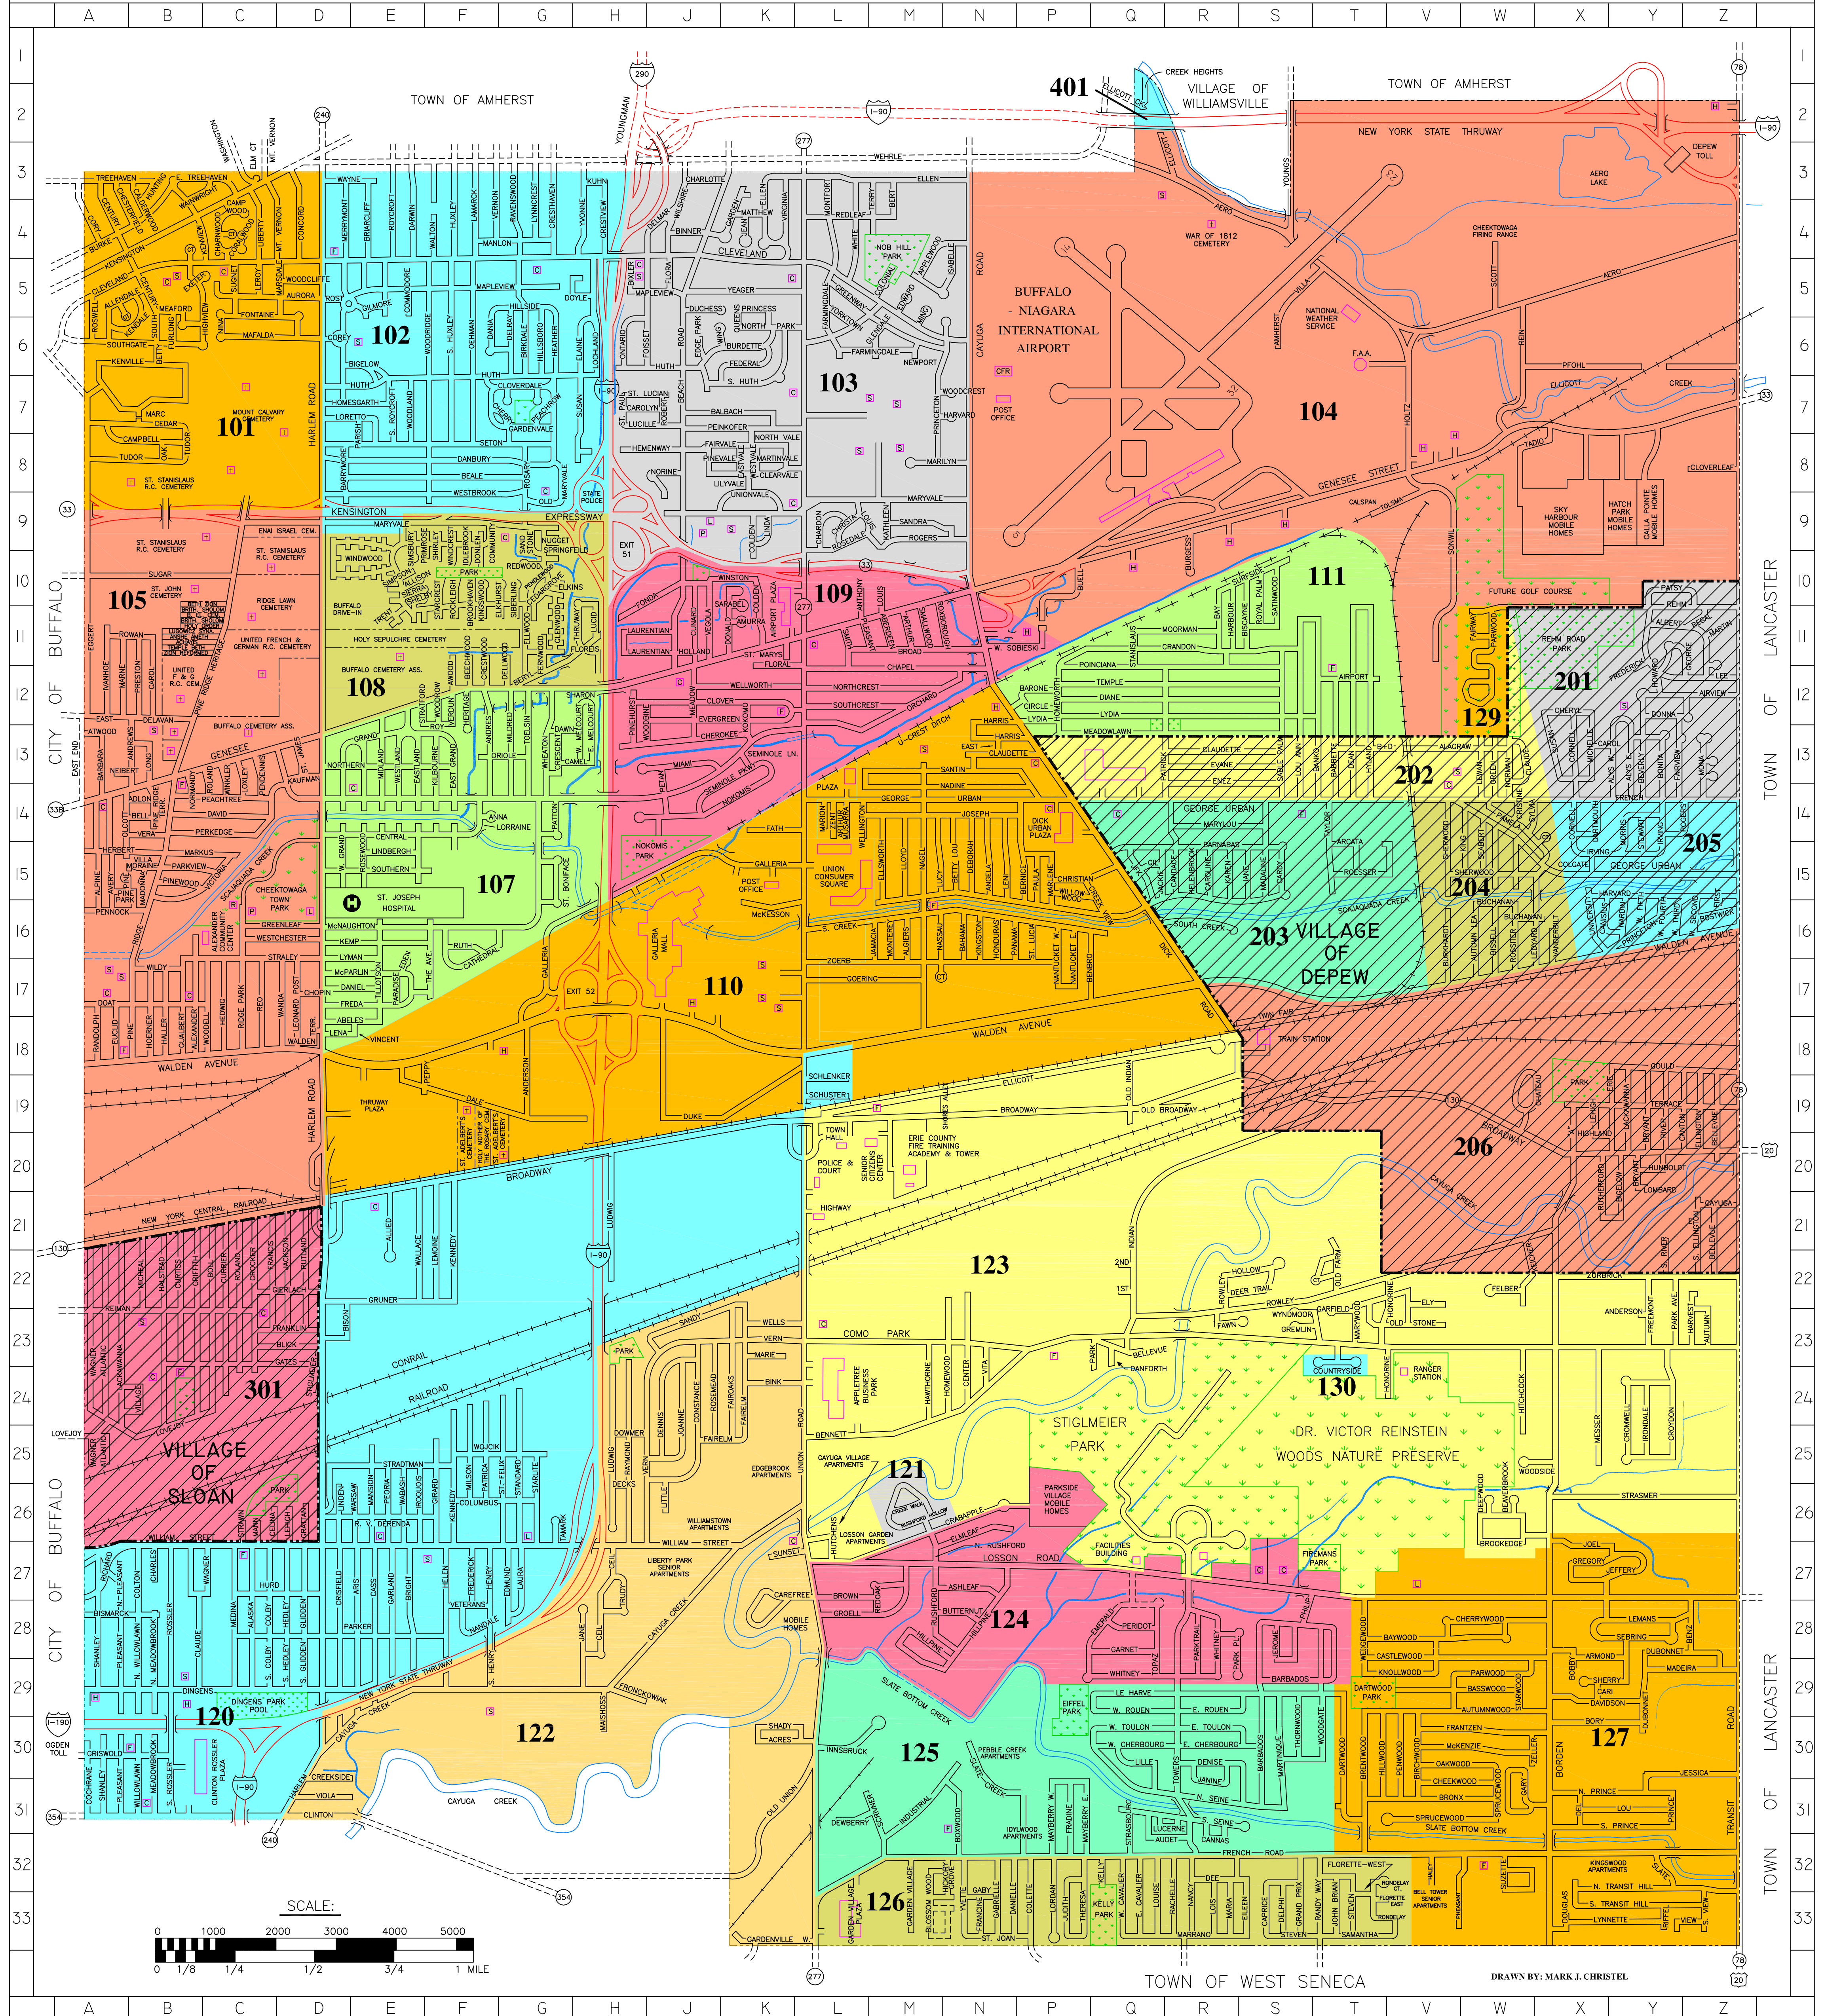

THE TOWN OF CHEEKTOWAGA

ERIE COUNTY, N.Y.

2011

RESIDENTIAL ZONES

(MAP FOR DISPLAY PURPOSES ONLY)

LEGEND

S	SCHOOL	C	CHURCH
+	CEMETERY	F	FIRE STATION
H	HOSPITAL	H	HOTEL
L	LIBRARY	CC	COMMUNITY CENTER
R	RECREATION CENTER	P	POOL

PREPARED BY THE CHEEKTOWAGA ENGINEERING DEPARTMENT

DRAWN BY: MARK J. CHRISTEL