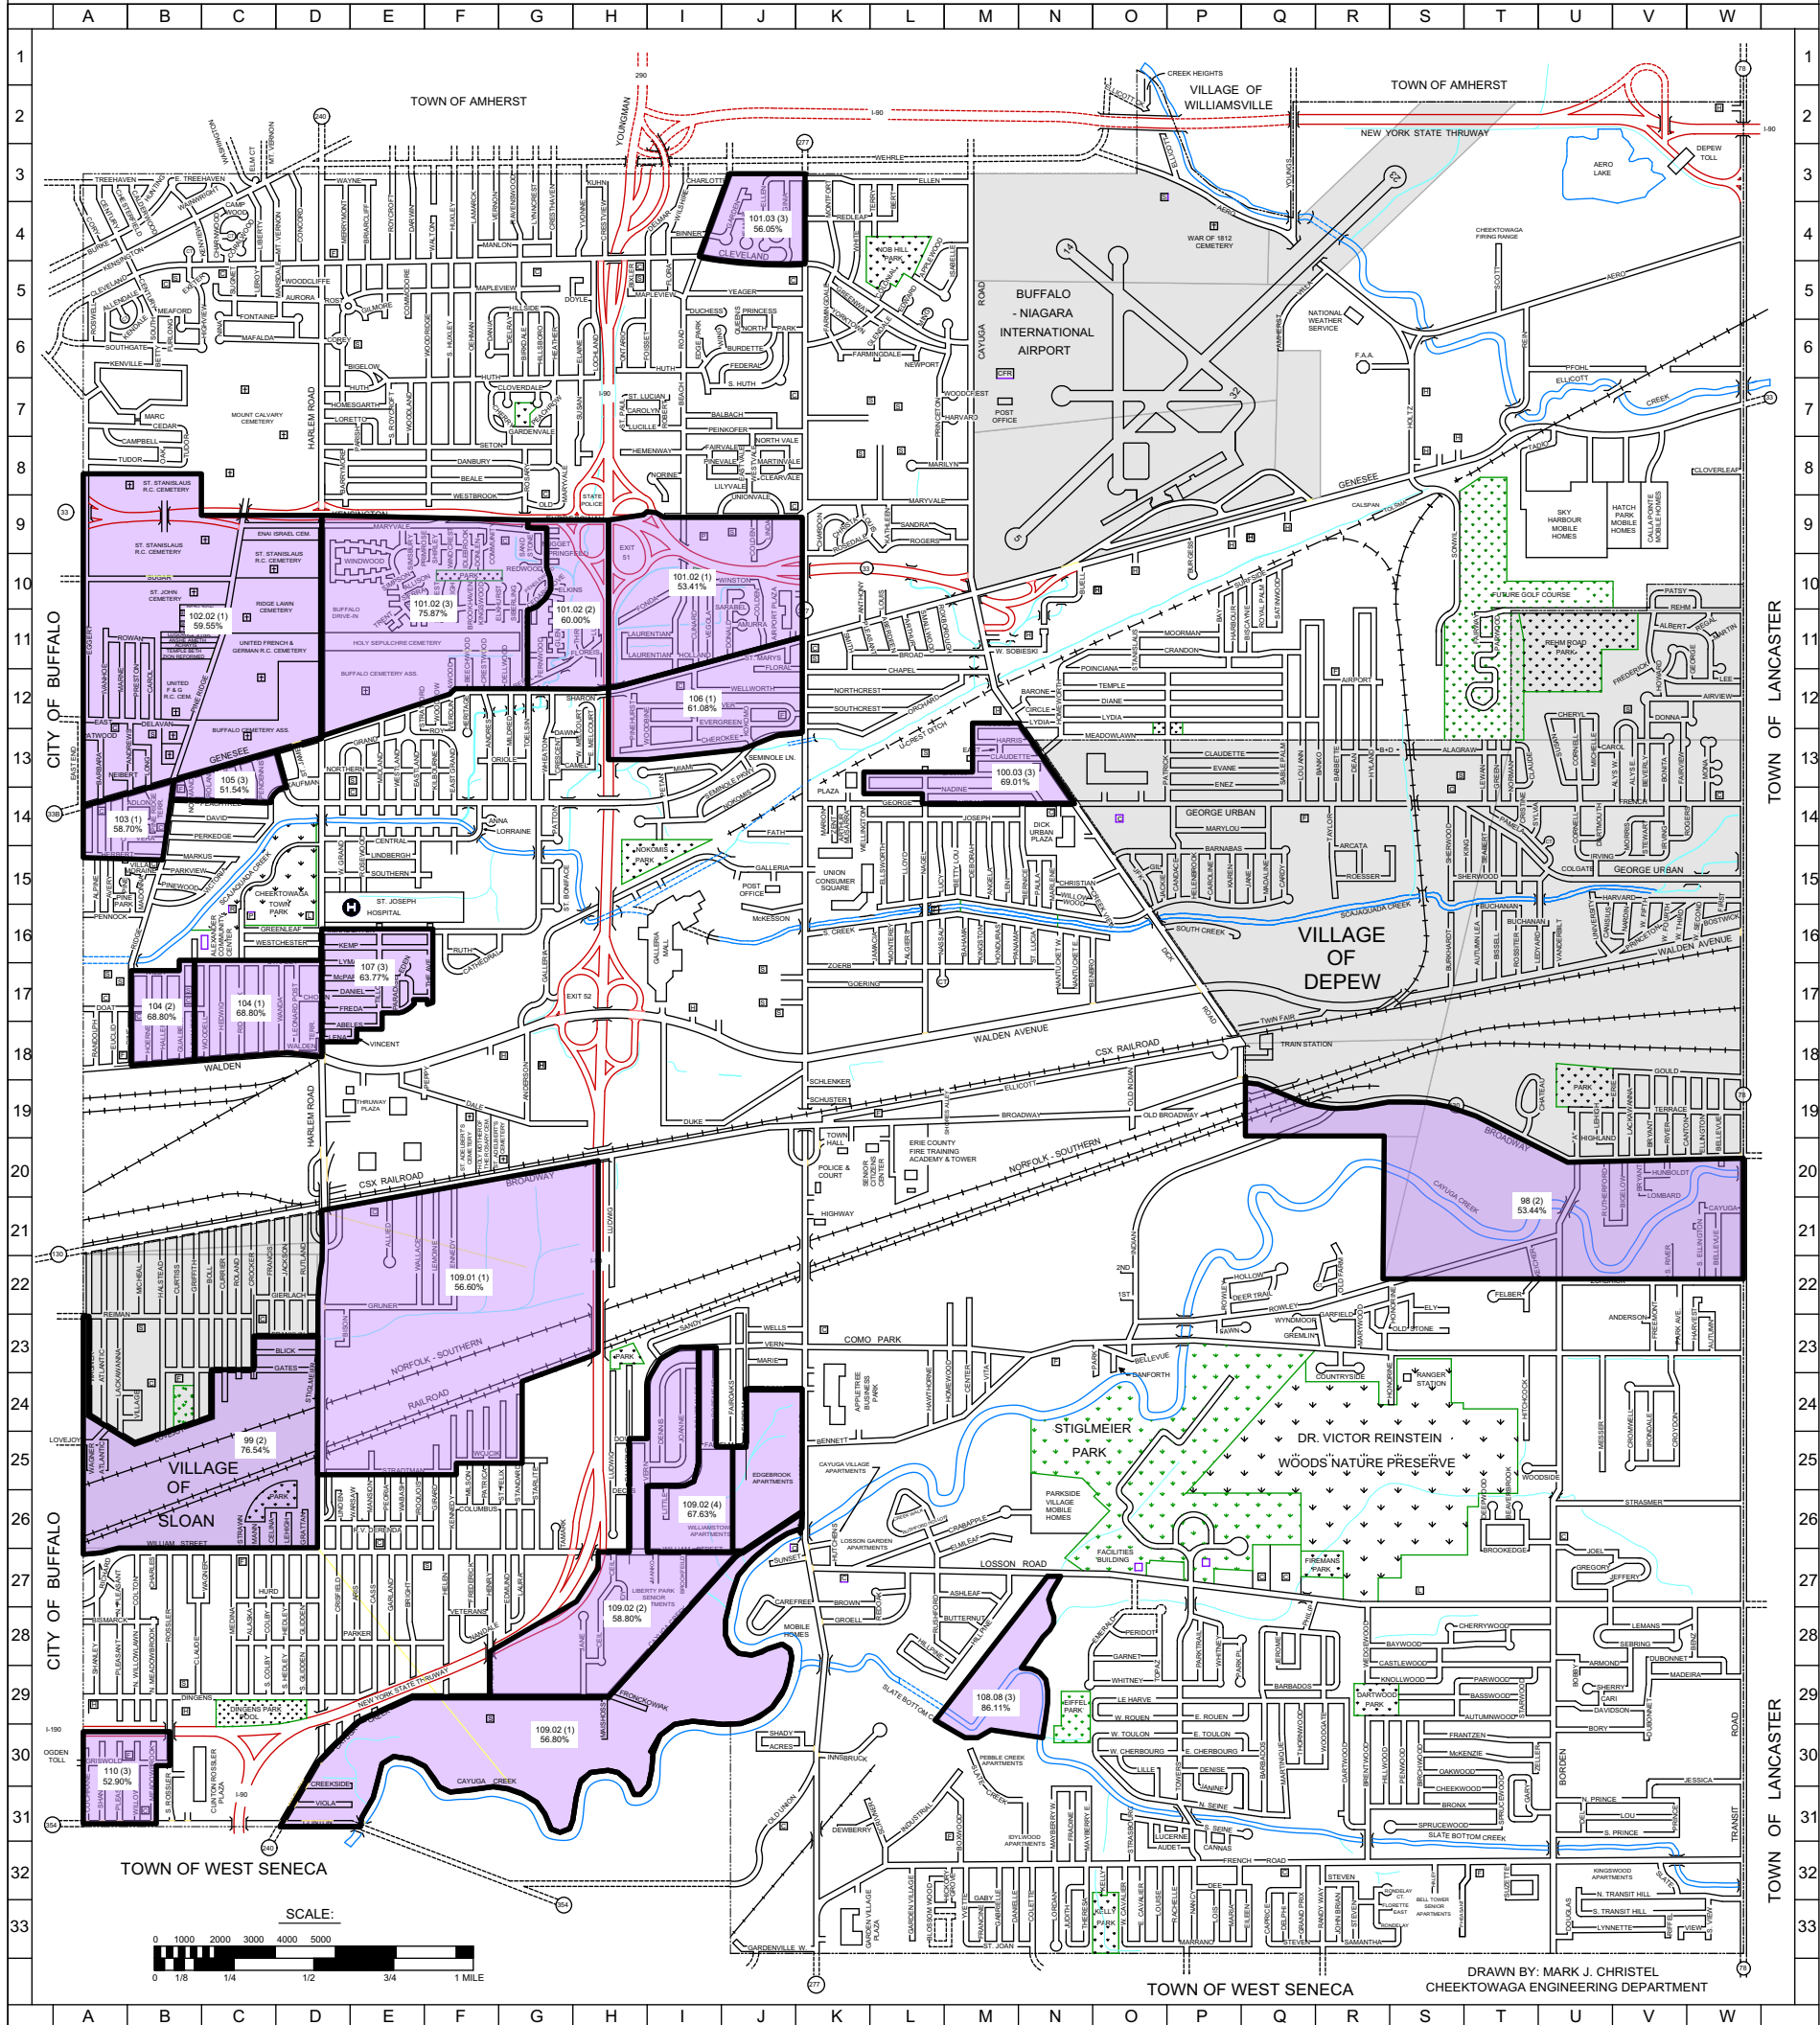

THE TOWN OF CHEEKTOWAGA

ERIE COUNTY, N.Y.

2020

LOW-MOD AREAS

 Census Block Groups 51% or more / low-to-moderate income
(ACS 5-year 2011-2015 Low-and Moderate-Income Summary Data)