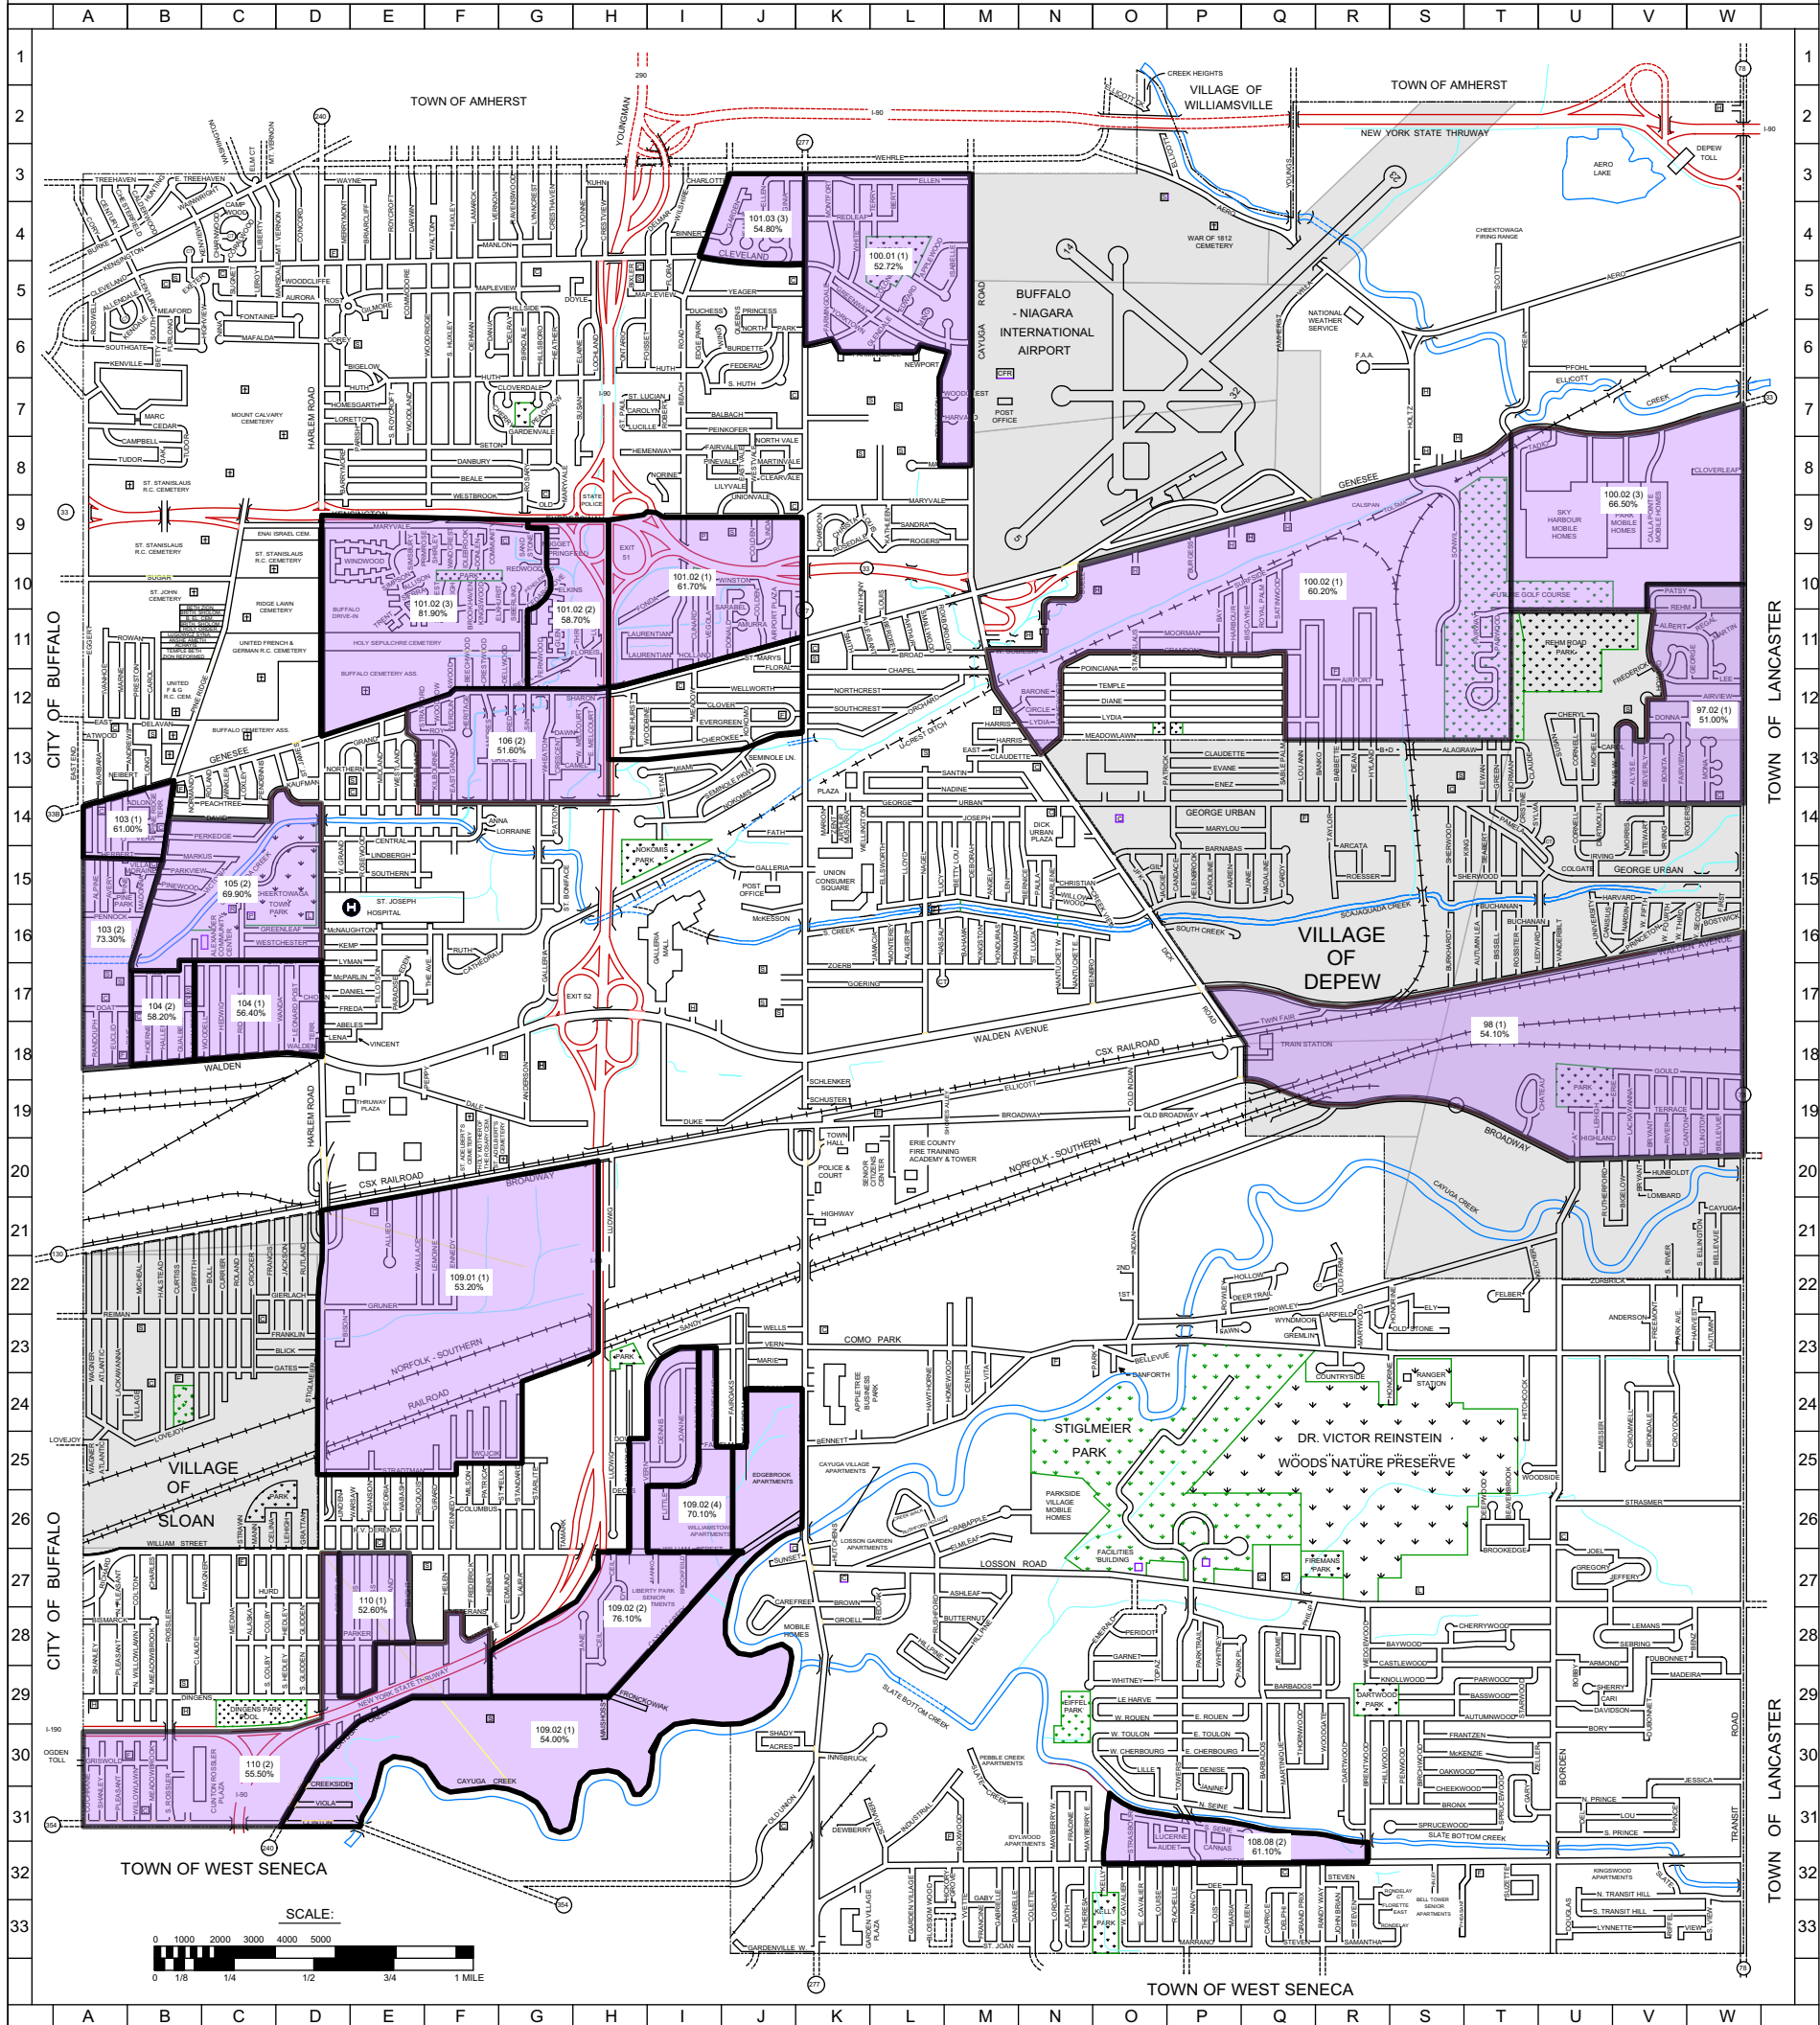

THE TOWN OF CHEEKTOWAGA

ERIE COUNTY, N.Y.

LOW-MOD AREAS

 Census Block Groups 51% or more / low-to-moderate income (ACS 5-year 2016-2020 Low-and Moderate-Income Summary Data)

Updated: October 4, 2024